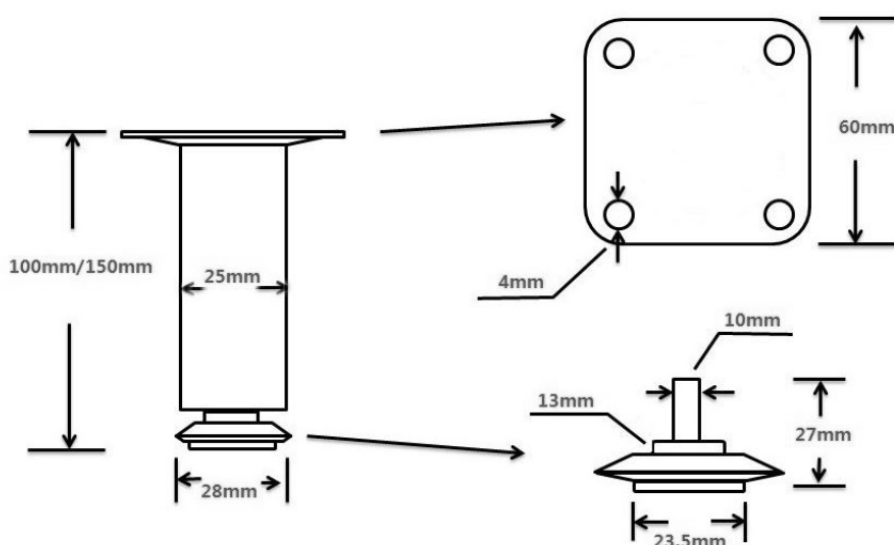

PRODUCT SHEET

Description:

Metal Leg "Vera", 25x25x100mm, Matt Black, W/Plate 60x60mm, cc:44x44mm, W/Adjustable Glide w/Hex Nut, 10mm Height, Regulation

Item number:

06.09.416-0

Units	Box	Carton	HS Code	Barcode
Pcs.	10	100	8302420090	
				5704866511728